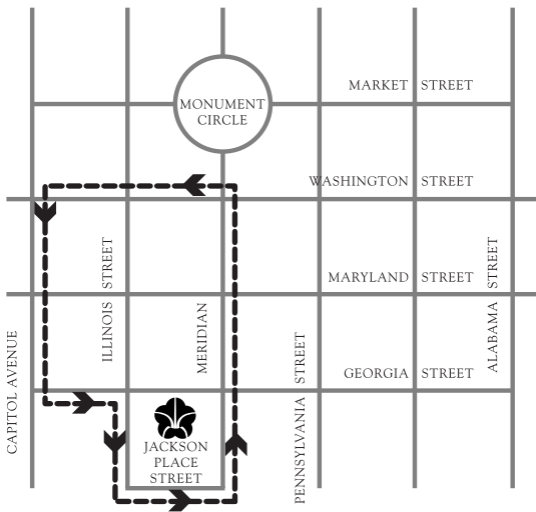

OMNI SEVERIN HOTEL

Distance: 1.0 mile