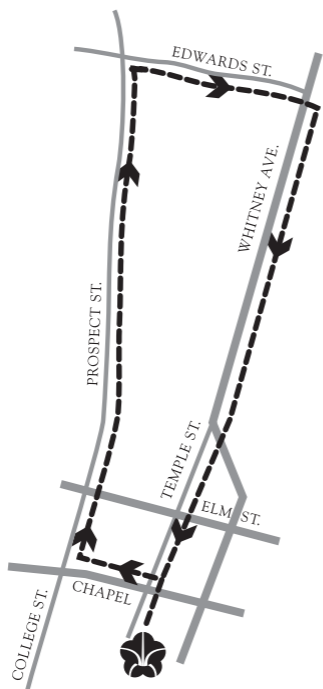

OMNI NEW HAVEN HOTEL AT YALE

Distance: 2.5 miles