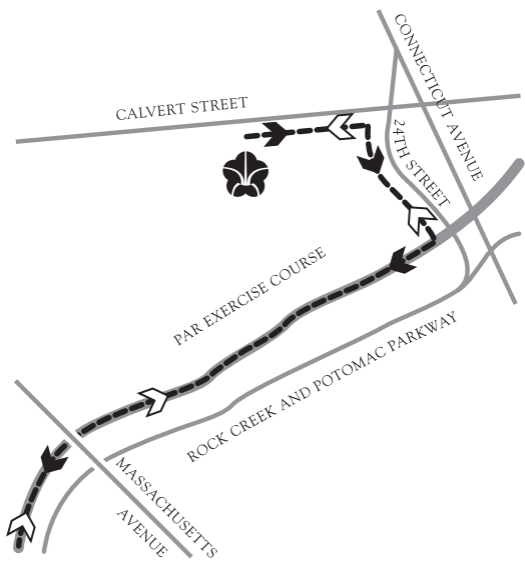

# OMNI SHOREHAM HOTEL

Distance: 2.4 miles