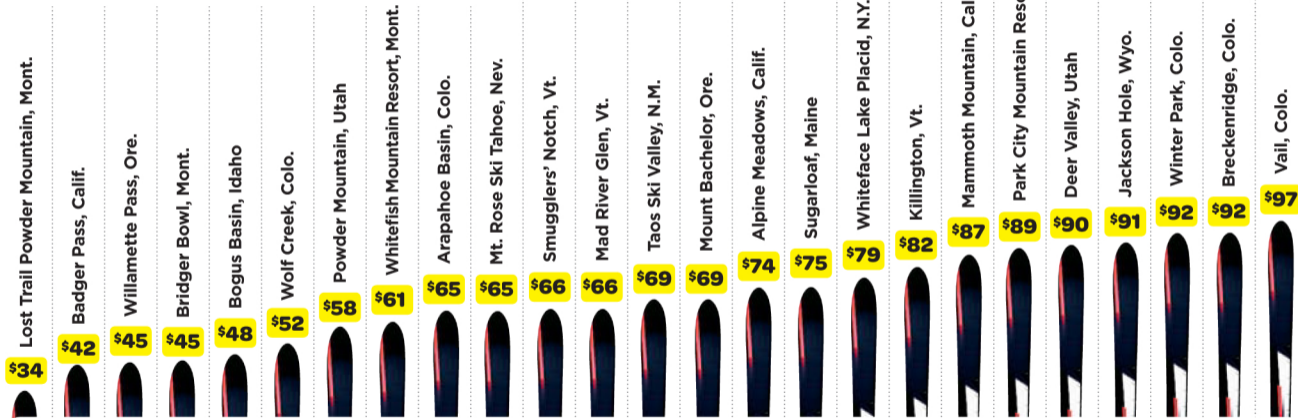

# Ski Pass Price Finder

There's a huge range in cost from one mountain to the next.

← SAVE

SPLURGE →

All prices are the maximum for an adult full-day pass